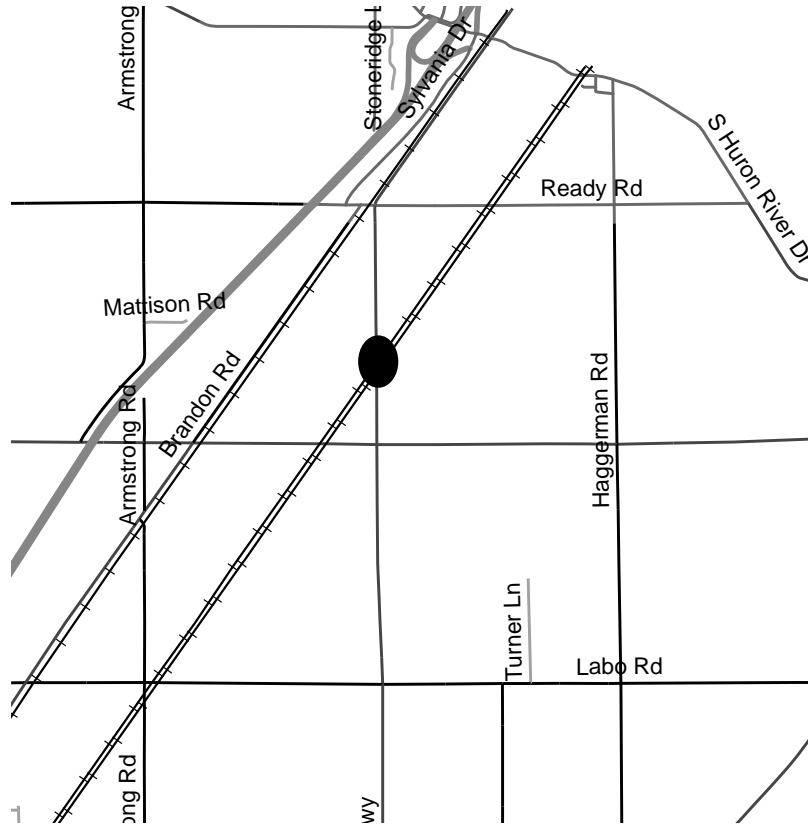

MONROE COUNTY ROAD COMMISSION

840 S. TELEGRAPH ROAD
MONROE MICHIGAN, 48161

PLANNING

PRINTED: 09/11/2017

Canadian National Railroad Closures

When Will This Be Done?

North Dixie Highway closed (9/12 – 8/22) between Ready Road and Sigler Road. Detour to use Sigler Road to Haggerman Road to Ready Road.

Updates will be forthcoming.

How Can I Help?

Please drive safely and protect the workers. Taking alternate routes helps to speed the roadwork and reduces delays through the construction zone.

We appreciate your patience and understanding during this construction.